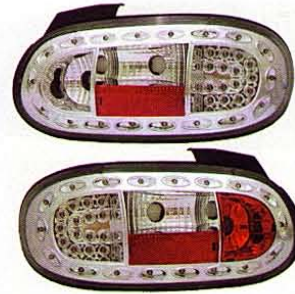

MAZDA

MX-5/MIATA

'98-'05

Original

➔ MZ196-B000L/R+ MZ196-B100L/R

➔ MZ196-BUWE2 (USA TYPE) '99-'05
(ALL CLEAR LENS)

(LED)
REAR LAMP
4set/5.08

➔ MZ196-BUWE2-BH (USA TYPE) '99-'05
(BLACK HOUSING)(ALL CLEAR LENS)

(LED)
REAR LAMP
4set/5.08

Original

➔ MZ196-B200L/R+ MZ196-B300L/R

www.carax.ru

MX-5/MIATA

'98-'05

➔ MZ196-BEWE2-E (ALL CLEAR LENS) '04,'98-'06,'05

(LED)
REAR LAMP
4set/5.08

(EUROPE TYPE)

➔ MZ196-BEWE2-BH-E (BLACK HOUSING)(ALL CLEAR LENS) '04,'98-'06,'05

(LED)
REAR LAMP
4set/5.08

(EUROPE TYPE)

➔ MZ195-BECF2 (CARBON FIBER) 05,'90-'03,'98

(LED)
REAR LAMP
4set/3.5

(EUROPE TYPE)

➔ MZ195-BESE2 (ALL SMOKE LENS) 05,'90-'03,'98

➔ MZ195-BEWE2 (ALL CLEAR LENS)

(LED)
REAR LAMP
4set/3.5

(EUROPE TYPE)

➔ MZ195-BEWE2-BH (ALL SMOKE LENS) 05,'90-'03,'98

(LED)
REAR LAMP
4set/3.5

(EUROPE TYPE)

A
B
C
D
E
F
G
H
I
J
K
L
M
N
O
P
Q
R
S
T
U
V

MX-5/MIATA