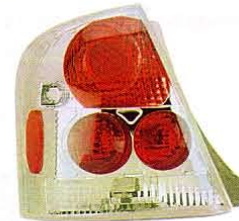

'01-'03

(MIST BLACK HOUSING & AMBER REFLECTOR)

HEAD LAMP
1set/3.02

➤ MZ197-UUBC2

(HYPER BLACK HOUSING)

➤ MZ197-UURW2

(CHROME HOUSING)

REAR LAMP
4set/4.8