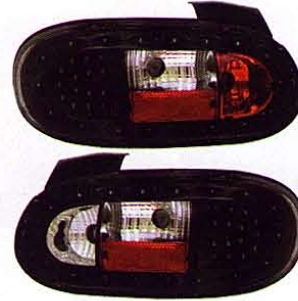

(LED)
REAR LAMP
4set/5.08

Original

➔ MZ196-B200L/R+ MZ196-B300L/R

www.carax.ru

MX-5/MIATA

'98-'05

➔ MZ196-BEWE2-E (ALL CLEAR LENS) '04,'98-'06,'05

(LED)
REAR LAMP
4set/5.08

(EUROPE TYPE)

➔ MZ196-BEWE2-BH-E (BLACK HOUSING)(ALL CLEAR LENS) '04,'98-'06,'05

(LED)
REAR LAMP
4set/5.08

(EUROPE TYPE)

➔ MZ195-BECF2 (CARBON FIBER) 05,'90-'03,'98

(LED)
REAR LAMP
4set/3.5

(EUROPE TYPE)

➔ MZ195-BESE2 (ALL SMOKE LENS) 05,'90-'03,'98