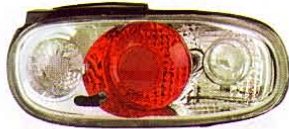

MX-5/MIATA

'98-'05

PROTÈGÈ

'99-'03

➤ MZ195-AERW2

05,'90-03.98