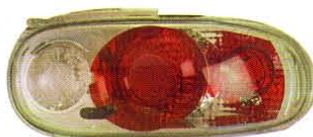

REAR LAMP
4set/3.5

Original

➤ MZ213-B001L/R/B101L/R

L:BL8D-51-0L0D/BL8E-51-0L0D

R:BL8D-510K0D/BL8E-51-0K0D