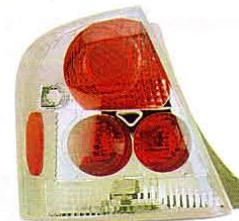

➤ MZ213-B1A12

'01-'03

(MIST BLACK HOUSING & AMBER REFLECTOR)

HEAD LAMP
1set/3.02

➤ MZ197-UUBC2

(HYPER BLACK HOUSING)

➤ MZ197-UURW2

(CHROME HOUSING)