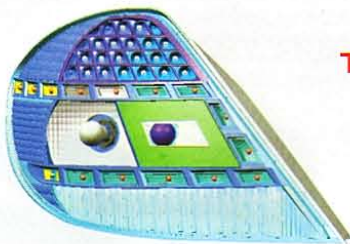

CORNER LAMP
10set/4.74

BZ132-BERE2
(RED & CLEAR LENS)

(LED)
REAR LAMP
1set/2.85

BZ132-BEDE2
(RED & SMOKE LENS)

(LED)
REAR LAMP
1set/2.85

BZ132-BESE2
(ALL SMOKE LENS)

(LED)
REAR LAMP
1set/2.85

BZ132-BEWE2
(ALL CLEAR LENS)

(LED)
REAR LAMP
1set/2.85

SLK280/SLK350

'05-'08

Original

➔ **BZ144-B000L/R, B300L/R**

BZ144-BESE2
(ALL SMOKE LENS)

BZ144-BEDE2
(RED & SMOKE LENS)

BZ144-BERE2
(RED & CLEAR LENS)