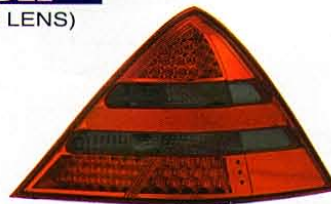

EAGLE EYES

PERFORMANCE TREND

MERCEDES-BENZ

SL W129

SLK R170

'00-'04

BZ052-A0WW2 (EUROPE TYPE)

BZ052-B0WW2 (USA TYPE)
(CRYSTAL)

CORNER LAMP
10set/4.74

BZ132-BERE2
(RED & CLEAR LENS)

(LED)
REAR LAMP
1set/2.85

BZ132-BEDE2
(RED & SMOKE LENS)

(LED)
REAR LAMP
1set/2.85

BZ132-BESE2
(ALL SMOKE LENS)

(LED)
REAR LAMP
1set/2.85

BZ132-BEWE2
(ALL CLEAR LENS)

(LED)
REAR LAMP
1set/2.85

SLK280/SLK350

'05-'08

Original

➔ **BZ144-B000L/R, B300L/R**

BZ144-BESE2
(ALL SMOKE LENS)

BZ144-BEDE2
(RED & SMOKE LENS)

BZ144-BERE2
(RED & CLEAR LENS)