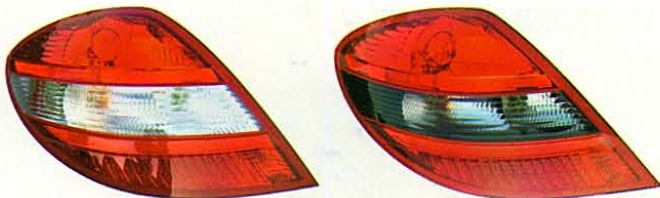

EAGLE EYES

PERFORMANCE TREND

MERCEDES-BENZ

SL W129

SLK R170

'00-'04

BZ052-A0WW2 (EUROPE TYPE)

BZ052-B0WW2 (USA TYPE)
(CRYSTAL)

CORNER LAMP
10set/4.74

BZ132-BERE2
(RED & CLEAR LENS)

(LED)
REAR LAMP
1set/2.85

BZ132-BEDE2
(RED & SMOKE LENS)

(LED)
REAR LAMP
1set/2.85

BZ132-BESE2
(ALL SMOKE LENS)

(LED)
REAR LAMP
1set/2.85

BZ132-BEWE2
(ALL CLEAR LENS)

(LED)
REAR LAMP
1set/2.85

SLK280/SLK350

'05-'08

Original

➔ **BZ144-B000L/R, B300L/R**

BZ144-BESE2
(ALL SMOKE LENS)

BZ144-BEDE2
(RED & SMOKE LENS)

BZ144-BERE2
(RED & CLEAR LENS)