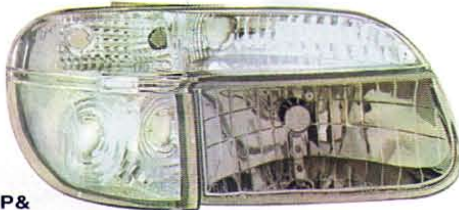

(MIST BLACK HOUSING)(HID)

➤ FR421-B1014

(MIST BLACK HOUSING)

➤ FR421-B0014-HID

(CHROME HOUSING)(HID)

➤ FR421-B0014

(CHROME HOUSING)

HEAD LAMP & PARK/SIGNAL/SIDE MARKER LAMP
2set/5.45 (CLEAR REFLECTOR)