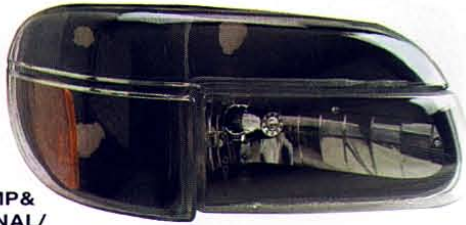

MOUNTAINER

'97

➤ FR421-B0A14

(CHROME HOUSING)

➤ FR421-B1A14

(MIST BLACK HOUSING)

HEAD LAMP & PARK/SIGNAL/SIDE MARKER LAMP
2set/5.45 (AMBER REFLECTOR)

➤ FR421-B1014-HID