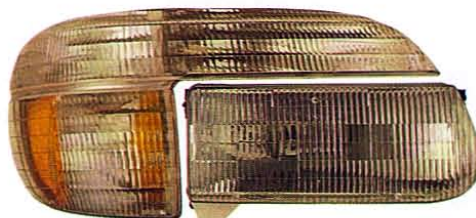

MERCURY

MOUNTAINER

'98-'01

Original

➤ **FR277-U000L/R**
L:F87Z13405AC
R:F87Z13404AC

➤ **FR292-UUCF2**
(CARBON FIBER HOUSING)

➤ **FR292-UURW2**
(CHROME HOUSING)

REAR LAMP
4set/4.08

➤ **FR292-UURS2**
(SMOKE LENS)

REAR LAMP
4set/4.08

(MIST BLACK HOUSING)

➤ **FR292-U1RS2**
(SMOKE LENS)

➤ **FR292-U1RW2**
(CLEAR LENS)

REAR LAMP
4set/4.08

(MIST BLACK HOUSING)

MOUNTAINER

'97

Original

➤ **FR186-B001L/R+** **FR191-U000L/R**
L:F5TZ13008B L:F67Z 13201 AA
R:F5TZ13008A R:F67Z 13200 AA

➤ **FR392-B0BCA** 
(CHROME HOUSING)

➤ **FR392-B1BCA** 
(MIST BLACK HOUSING)

(CCFL)
HEAD LAMP &
PARK/SIGNAL/
SIDE MARKER LAMP (ION PROJECTOR)
1set/1.92 (W/ AMBER REFLECTOR)