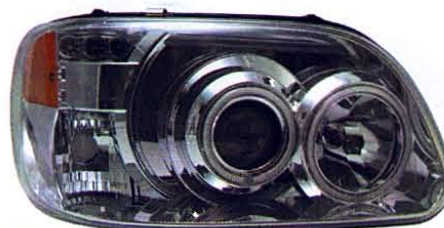

➤ **FR292-UURS2**
(SMOKE LENS)

REAR LAMP
4set/4.08

(MIST BLACK HOUSING)

➤ **FR292-U1RS2**
(SMOKE LENS)

➤ **FR292-U1RW2**
(CLEAR LENS)

REAR LAMP
4set/4.08

(MIST BLACK HOUSING)

MOUNTAINER

'97

Original

➤ **FR186-B001L/R+** **FR191-U000L/R**
L:F5TZ13008B L:F67Z 13201 AA
R:F5TZ13008A R:F67Z 13200 AA

➤ **FR392-B0BCA** 
(CHROME HOUSING)

➤ **FR392-B1BCA** 
(MIST BLACK HOUSING)

(CCFL)
HEAD LAMP &
PARK/SIGNAL/
SIDE MARKER LAMP (ION PROJECTOR)
1set/1.92 (W/ AMBER REFLECTOR)

➤ **FR392-B1WCA** 
(MIST BLACK HOUSING)

➤ **FR392-B0WCA** 
(CHROME HOUSING)

(CCFL)
HEAD LAMP &
PARK/SIGNAL/
SIDE MARKER LAMP (CLEAR PROJECTOR)
1set/1.92 (AMBER REFLECTOR)

A
B
C
D
E
F
G
H
I
J
K
L
M
N
O
P
Q
R
S
T
U
V