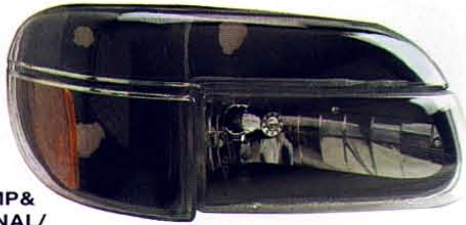

MOUNTAINER

'97

➤ FR421-B0A14

(CHROME HOUSING)

➤ FR421-B1A14

(MIST BLACK HOUSING)

HEAD LAMP & PARK/SIGNAL/SIDE MARKER LAMP  
2set/5.45

(AMBER REFLECTOR)

➤ FR421-B1014-HID

(MIST BLACK HOUSING)(HID)

➤ FR421-B1014

(MIST BLACK HOUSING)

➤ FR421-B0014-HID

(CHROME HOUSING)(HID)

➤ FR421-B0014

(CHROME HOUSING)