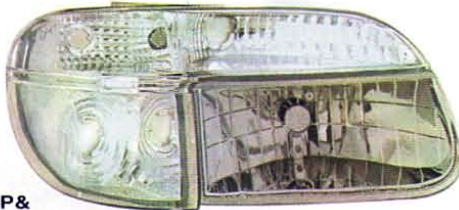

MOUNTAINER

'97

➤ FR421-B0A14

(CHROME HOUSING)

➤ FR421-B1A14

(MIST BLACK HOUSING)

HEAD LAMP & PARK/SIGNAL/SIDE MARKER LAMP  
2set/5.45

(AMBER REFLECTOR)

➤ FR421-B1014-HID

(MIST BLACK HOUSING)(HID)

➤ FR421-B1014

(MIST BLACK HOUSING)

➤ FR421-B0014-HID

(CHROME HOUSING)(HID)

➤ FR421-B0014

(CHROME HOUSING)