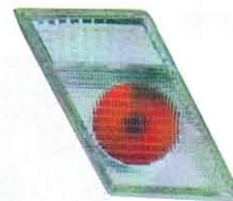

SIDE LAMP
100set/1.6

➤ **MB267-B10W2**

'01

(CRYSTAL)

SIDE LAMP
100set/1.6

➤ **MB279-B00W2**

'95-'00

(CRYSTAL)

FRONT SIDE LAMP
100set/2.3

➤ **MB227-B00W2**

'95-'00

FRONT SIDE LAMP
100set/2.3

➤ **MB271-B0RW2**

'95-'97

GARNISH LAMP
10set/3.7

A
B
C
D
E
F
G
H
I
J
K
L
M
N
O
P
Q
R
S
T
U
V