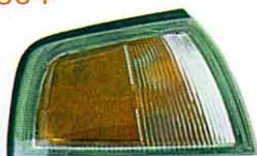

EAGLE EYES

PERFORMANCE TRENDS

mitsubishi

MIRAGE

MIRAGE

'95-'02

'95-'02

Original

➤ **MB253-B000L/R**
L:MR296303
R:MR296304