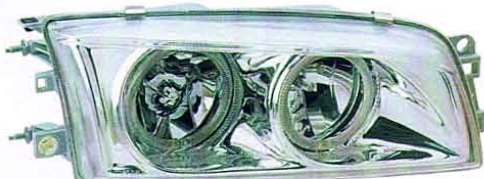

➔ **MB274-B00HW** '97-'02
(CHROME HOUSING)

(HALO RIM)
HEAD LAMP
3set/4

4D

➔ **MB274-B10HW** '97-'02
(BLACK HOUSING)