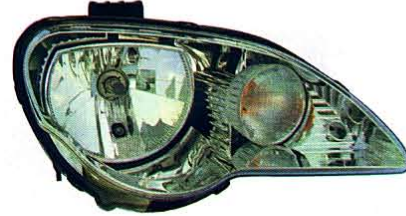

PROTON GEN2

UNTIL NOW

Original

➤ **MB339-B001L/R**