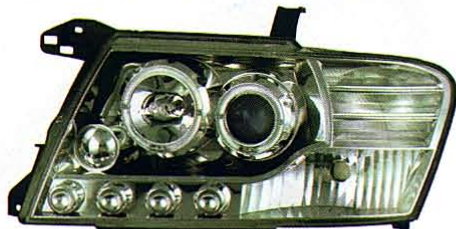

(HALO RIM)
HEAD LAMP
1set/4.52

➔ MB304-B1WHW

(MIST BLACK HOUSING & CLEAR PROJECTOR)
(W/HALO RIM)