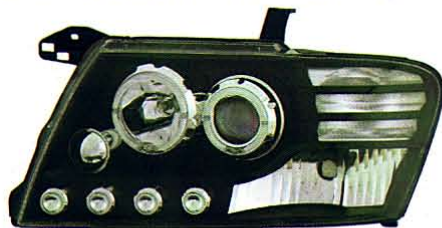

(CHROME HOUSING & ION PROJECTOR)

(HALO RIM)  
 HEAD LAMP  
 1set/4.52

➔ MB304-B1WHW

(MIST BLACK HOUSING & CLEAR PROJECTOR)  
 (W/HALO RIM)

(HALO RIM)  
 HEAD LAMP  
 1set/4.52

➔ MB304-B1BHW

(MIST BLACK HOUSING & ION PROJECTOR)

(HALO RIM)  
 HEAD LAMP  
 1set/4.52