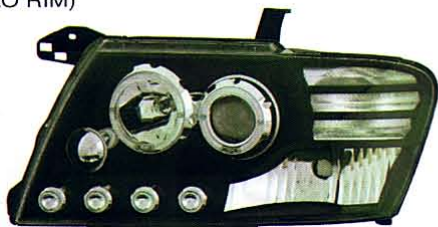

(HALO RIM)
HEAD LAMP
1set/4.52

➔ MB304-B1BHW

(MIST BLACK HOUSING & ION PROJECTOR)