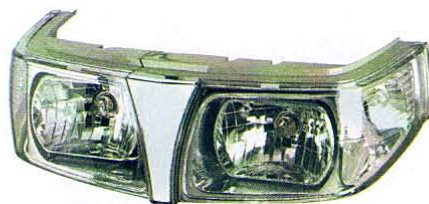

(LED)
REAR LAMP
4set/4.9

▶ MB347-B7SE2
(ALL SOMKE LENS)

(LED)
REAR LAMP
4set/4.9

▶ MB347-B7WE2-BH
(MIST BLACK HOUSING)

▶ MB347-B7WE2
(CHROME HOUSING)

(LED)
REAR LAMP
4set/4.9

(ALL CLEAR LENS)

▶ MB301-B00W2