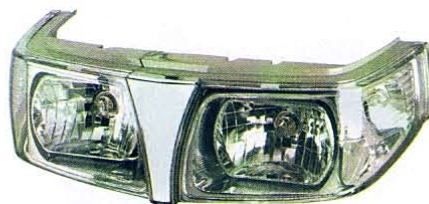

MITSUBISHI

TRITON/L200

'05-

UNIVERSAL

'01

▶ MB347-B7RE2
(RED & CLEAR LENS)

(LED)
REAR LAMP
4set/4.9

▶ MB347-B7DE2
(RED & SOMKE LENS)

(LED)
REAR LAMP
4set/4.9

▶ MB347-B7SE2
(ALL SOMKE LENS)

(LED)
REAR LAMP
4set/4.9

▶ MB347-B7WE2-BH
(MIST BLACK HOUSING)

▶ MB347-B7WE2
(CHROME HOUSING)

(LED)
REAR LAMP
4set/4.9

(ALL CLEAR LENS)

▶ MB301-B00W2