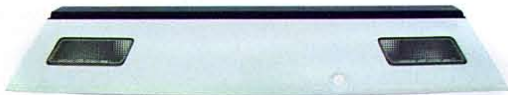

EAGLE EYES
NISSAN CE TRENDS

180SX

'97

Original

→ DS527-B100L/R

→ DS570-B1RW2

REAR LAMP
5set/5

→ DS570-BURA2

REAR LAMP
5set/5

→ DS570-BUCF2
 (CARBON FIBER HOUSING)

REAR LAMP
5set/5

Original

→ DS583-B0000

→ DS583-U0WW0

GARNISH
10pcs/5.93

200SX

'95-'99

Original

→ DS390-B000L/R
 L:26125-1M325
 R:26120-1M325

→ DS390-U0BJ2

→ DS390-U00W2

PARK LAMP
10set/4.78

350Z

'03-'07