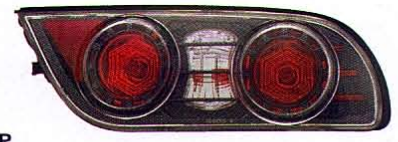

EAGLE EYES
NISSAN CE TRENDS

180SX

'97

Original

→ DS527-B100L/R

→ DS570-B1RW2

REAR LAMP
5set/5

→ DS570-BURA2

REAR LAMP
5set/5

→ DS570-BUCF2
 (CARBON FIBER HOUSING)

REAR LAMP
5set/5

Original

→ DS583-B0000

→ DS583-U0WW0

GARNISH
10pcs/5.93

200SX