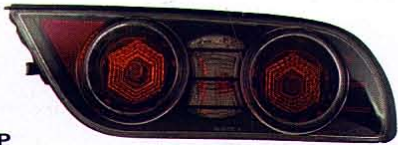

EAGLE EYES  
**NISSAN** CE TRENDS

180SX

'97

Original

→ DS527-B100L/R

→ DS570-B1RW2

REAR LAMP  
5set/5

→ DS570-BURA2

REAR LAMP  
5set/5

→ DS570-BUCF2  
 (CARBON FIBER HOUSING)

REAR LAMP  
5set/5

Original

→ DS583-B0000

→ DS583-U0WW0

GARNISH  
10pcs/5.93

200SX