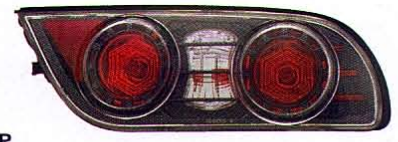

EAGLE EYES  
**NISSAN** CE TRENDS

180SX

'97

Original

→ DS527-B100L/R

→ DS570-B1RW2

REAR LAMP  
5set/5

→ DS570-BURA2

REAR LAMP  
5set/5

→ DS570-BUCF2  
 (CARBON FIBER HOUSING)

REAR LAMP  
5set/5

Original

→ DS583-B0000

→ DS583-U0WW0

GARNISH  
10pcs/5.93

200SX