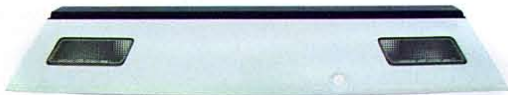

EAGLE EYES  
**NISSAN** CE TRENDS

180SX

'97

Original

→ DS527-B100L/R

→ DS570-B1RW2

REAR LAMP  
5set/5

→ DS570-BURA2

REAR LAMP  
5set/5

→ DS570-BUCF2  
 (CARBON FIBER HOUSING)

REAR LAMP  
5set/5

Original

→ DS583-B0000

→ DS583-U0WW0

GARNISH  
10pcs/5.93

200SX