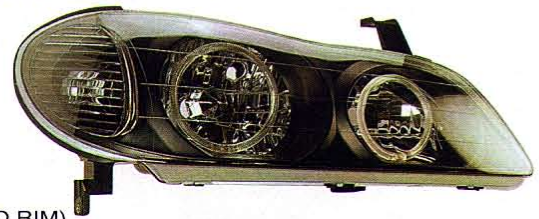

CEDRIC Y32/Y33/SY31

'92-'96

DS420-J00W2 (JDM TYPE) '96

CORNER LAMP

DS421-J00W2 (JDM TYPE) '94-'95

CORNER LAMP

DS314-B00W2 (JDM TYPE) '92

SIDE LAMP
100set/3

(CCFL HALO RIM)
HEAD LAMP
1set/3.32 (CHROME HOUSING)

DS608-B1BHW (ION PROJECTOR HALO) '00-

DS608-B1WHW (CLEAR PROJECTOR)

(CCFL HALO RIM)
HEAD LAMP
1set/3.32 (MIST BLACK HOUSING)

DS489-A10HW (BLACK HOUSING) '00-