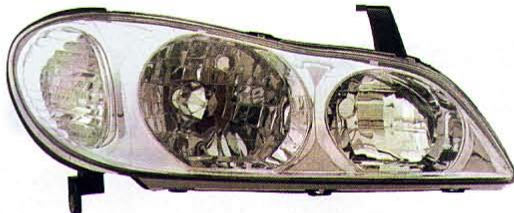

CEFIRO 3.0

'98-'01

Original

DS489-A001L/R
L:22-26060-4Y400-2
R:22-26010-4Y400-3