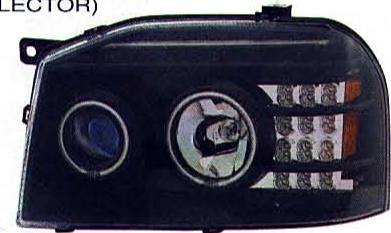

DS648-B1BCA-WE **'01-'04**

(BLACK HOUSING & ION PROJECTOR)
(AMBER REFLECTOR)

(CCFL HALO)
HEAD LAMP
1set/3