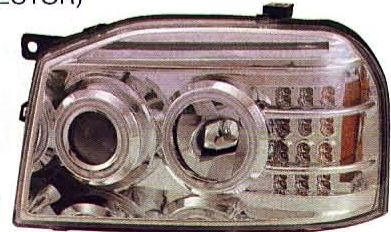

DS648-B0WCA-WE **'01-'04**

(CHROME HOUSING & CLEAR PROJECTOR)
(AMBER REFLECTOR)

(CCFL HALO)
HEAD LAMP
1set/3