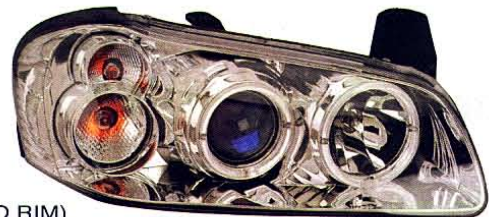

(HALO RIM)
HEAD LAMP
2set/7

DS561-B0WHW
(CHROME HOUSING & CLEAR PROJECTOR)