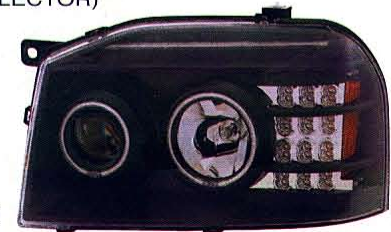

(CCFL HALO)  
**HEAD LAMP**  
 1set/3

**DS648-B1BCA-WE**  **'01-'04**

(BLACK HOUSING & ION PROJECTOR)  
 (AMBER REFLECTOR)

(CCFL HALO)  
**HEAD LAMP**  
 1set/3

**DS648-B1WCA-WE**  **'01-'04**

(BLACK HOUSING & CLEAR PROJECTOR)  
 (AMBER REFLECTOR)