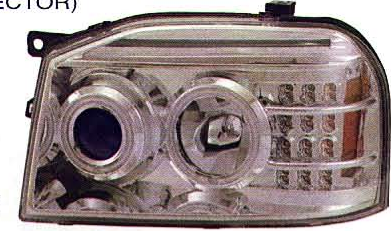

DS648-B0BCA-WE **'01-'04**

(CHROME HOUSING & ION PROJECTOR)
(AMBER REFLECTOR)

(CCFL HALO)
HEAD LAMP
1set/3