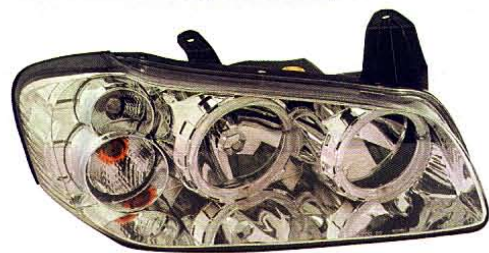

Original

→ DS532-B001L/R
L:26060-5Y725
R:26010-5Y725

DS562-B00CW
(CHROME HOUSING)(CCFL)

DS562-B10CW
(MIST BLACK HOUSING)(CCFL)

DS562-B00HW-@
(CHROME HOUSING)(HALO RIM)

DS562-B10HW-@
(MIST BLACK HOUSING)(HALO RIM)