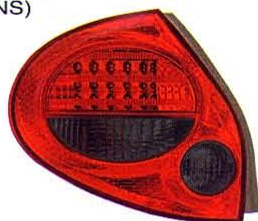

DS494-B1012

HEAD LAMP
1set/2.77

Original

→ DS546-B000L/R, DS546-B100L/R
 L:26555-2Y925/ 2Y926
 R:26550-2Y925/ 2Y926

DS641-BURE2
(RED & CLEAR LENS)

'00-'01

(LED)
REAR LAMP
4set/4.88

DS641-BUDE2
(RED & SMOKE LENS)

'00-'01

(LED)
REAR LAMP
4set/4.88

MAXIMA

'95-'99

Original

→ DS469-U000L/R+ DS468-U000L/R
 L:26559-0L726 L:26559-0L725
 R:26554-0L726 R:26554-0L725

DS588-UURW4
(RED & CLEAR LENS)

'97-'99