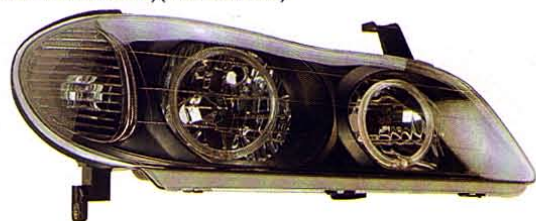

DS608-B1BHW MIDDLE EAST TYPE
(ION PROJECTOR HALO RIM)

DS608-B1WHW MIDDLE EAST TYPE
(CLEAR PROJECTOR HALO RIM)

(CCFL)
HEAD LAMP
1set/3.32

(MIST BLACK HOUSING)

DS489-A10HW MIDDLE EAST TYPE
(BLACK HOUSING)(HALO RIM)