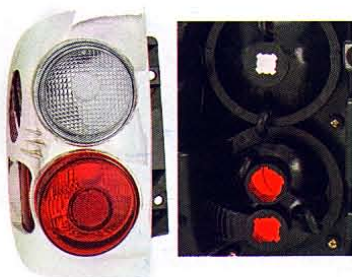

REAR LAMP
4set/4.8

PATHFINDER

'96-12,'98