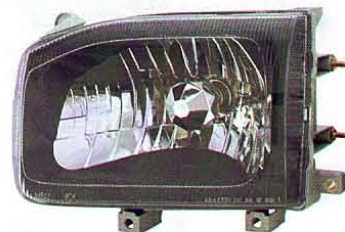

Original

→ **DS597-B000L/R**
L:26555-EA525
R:26550-EA525

DS605-BURE2
(RED & CLEAR LENS)

(LED)
REAR LAMP
5set/5.1

DS605-BUDE2
(RED & SMOKE LENS)

(LED)
REAR LAMP
5set/5.1

Original

→ **DS505-B001L/R+ DS506-B000L/R**
L:26060-2W625 L:260125-2W625
R:26010-2W625 R:260120-2W625

DS505-B1A14 (JDM TYPE)
(AMBER REFLECTOR)

HEAD LAMP &
PARK/ SIGNAL LAMP
1set/2.23

DS505-B1014 (JDM TYPE)
(CLEAR REFLECTOR)

HEAD LAMP &
PARK/ SIGNAL LAMP
1set/2.23

DS505-B1012 (JDM TYPE)

HEAD LAMP
2set/3.58

A
B
C
D
E
F
G
H
I
J
K
L
M
N
O
P
Q
R
S
T
U
V