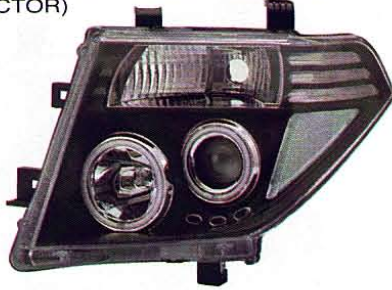

NISSAN

PATHFINDER

'05-'09

PATHFINDER

12,'98-'04

DS613-B1WCW '05-'07

(MIST BLACK HOUSING & CLEAR PROJECTOR)
(CLEAR REFLECTOR)