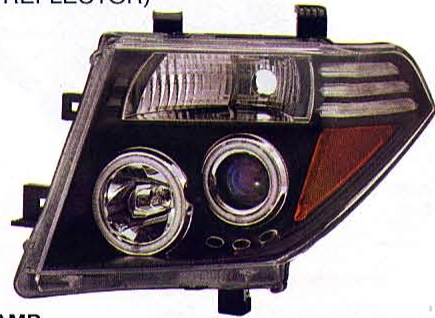

DS613-B1BCA

(MIST BLACK HOUSING & ION PROJECTOR)
(AMBER REFLECTOR)

'05-'07

(CCFL)
HEAD LAMP
1set/3