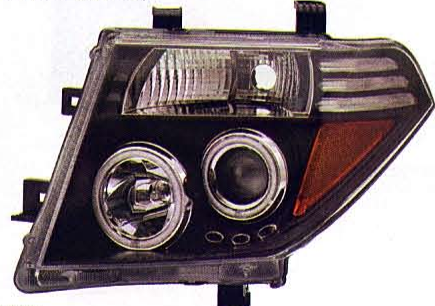

DS613-B1WCA

(MIST BLACK HOUSING & CLEAR PROJECTOR)
(AMBER REFLECTOR)

'05-'07

(CCFL)
HEAD LAMP
1set/3