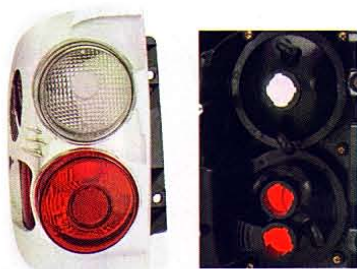

REAR LAMP
4set/4.8

NISSAN

PATHFINDER

'87-'95