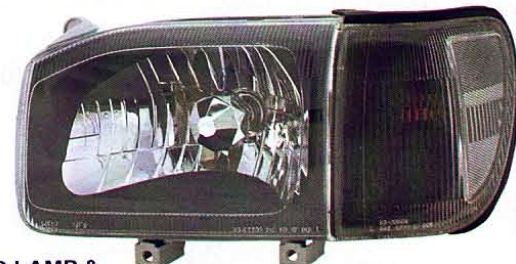

HEAD LAMP &
PARK/ SIGNAL LAMP
1set/2.23

DS505-B1012 (JDM TYPE)