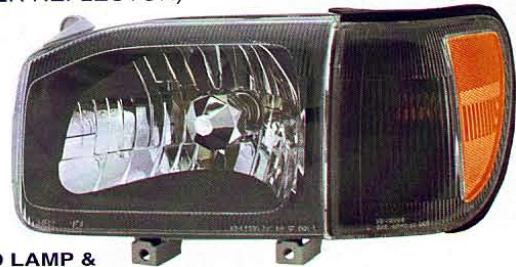

DS505-B1A14 (JDM TYPE)
(AMBER REFLECTOR)

HEAD LAMP &
PARK/ SIGNAL LAMP
1set/2.23

DS505-B1014 (JDM TYPE)
(CLEAR REFLECTOR)