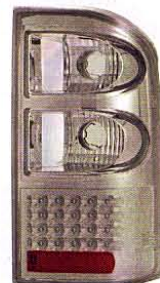

→ DS307-B001L/R
L:B6060-41G00
R:B6010-41G00

- A
- B
- C
- D
- E
- F
- G
- H
- I
- J
- K
- L
- M
- N
- O
- P
- Q
- R
- S
- T
- U
- V

DS603-B9RE2 (MIDDLE EAST TYPE)
(RED & CLEAR LEMS)

(LED)
REAR LAMP
3set/2.94

DS603-B9DE2 (MIDDLE EAST TYPE)
(RED & SMOKE LEMS)

(LED)
REAR LAMP
3set/2.94

DS603-B9SE2 (MIDDLE EAST TYPE)
(ALL SMOKE LEMS)

(LED)
REAR LAMP
3set/2.94

DS603-B9WE2-BH (MIDDLE EAST TYPE)
(MIST BLACK HOUSING)

DS603-B9WE2 (MIDDLE EAST TYPE)

(LED)
REAR LAMP
3set/2.94

(ALL CLEAR LEMS)

DS577-BM012 (CENTRAL AMERICA TYPE)
(CHROME HOUSING & CRYSTAL LENS)

HEAD LAMP
3set/5.4

DS577-B0012
(CHROME HOUSING & CRYSTAL LENS)

HEAD LAMP
3set/5.4