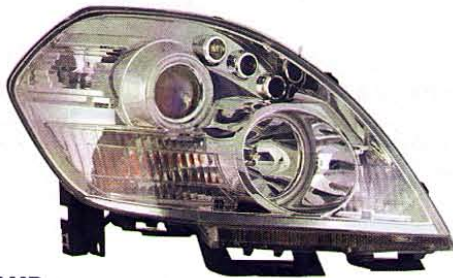

## SAMSUNG SM5

'04-'06

▶ **DS623-B8WCW-BH** (KOREA TYPE)  
(MIST BLACK HOUSING)

▶ **DS623-B8WCW** (KOREA TYPE)  
(CHROME HOUSING)

(CCFL)  
HEAD LAMP  
1set/4.2

(CLEAR PROJECTOR)

▶ **DS623-B8BCW-BH** (KOREA TYPE)  
(MIST BLACK HOUSING & ION PROJECTOR)

▶ **DS623-B8BCW** (KOREA TYPE)  
(CHROME HOUSING & ION PROJECTOR)

(CCFL)  
HEAD LAMP  
1set/4.2

▶ **DS599-B8RE2-V3** (KOREA TYPE)  
(RED&CLEAR LENS)

▶ **DS599-B8WE2-BH3** (KOREA TYPE)  
(BLACK HOUSING)(CLEAR LENS)