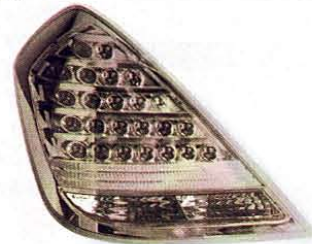

(ALL LED)  
REAR LAMP  
2set/5.48

(VERSION III)

▶ **DS599-B8RE2** (KOREA TYPE)  
(RED & CLEAR LENS)

(ALL LED)  
REAR LAMP  
2set/5.48

# SAMSUNG SM5

'04-'06

▶ **DS599-B8SE2** (KOREA TYPE)  
(ALL SMOKE LENS)

(LED)  
REAR LAMP  
2set/5.48

▶ **DS599-B8WE2** (KOREA TYPE)  
(ALL CLEAR LENS)

(LED)  
REAR LAMP  
2set/5.48

▶ **DS599-B8LE2-BH** (KOREA TYPE)  
(LIGHT GREY LENS)