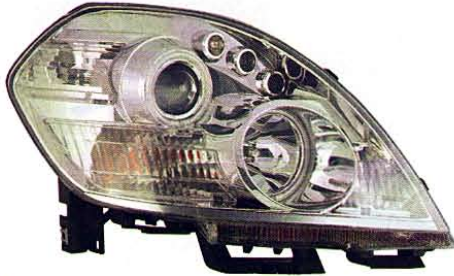

# NISSAN

## SAMSUNG SM5

'04-'06

▶ **DS623-B8WCW-BH** (KOREA TYPE)  
(MIST BLACK HOUSING)

▶ **DS623-B8WCW** (KOREA TYPE)  
(CHROME HOUSING)

(CCFL)  
HEAD LAMP  
1set/4.2

(CLEAR PROJECTOR)

▶ **DS623-B8BCW-BH** (KOREA TYPE)  
(MIST BLACK HOUSING & ION PROJECTOR)

▶ **DS623-B8BCW** (KOREA TYPE)  
(CHROME HOUSING & ION PROJECTOR)

(CCFL)  
HEAD LAMP  
1set/4.2

▶ **DS599-B8RE2-V3** (KOREA TYPE)  
(RED&CLEAR LENS)

▶ **DS599-B8WE2-BH3** (KOREA TYPE)  
(BLACK HOUSING)(CLEAR LENS)