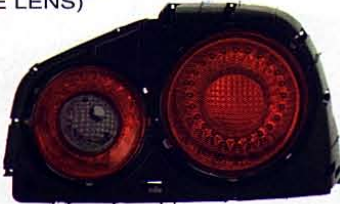

SKYLINE R34

'98-'02

TEANA

'04-'06

Original

→ DS584-B000L/R

DS640-B0RE2
(RED & CLEAR LENS)

(LED)
REAR LAMP
3set/4.32

DS640-B0DE2
(RED & SMOKE LENS)

(LED)
REAR LAMP
3set/4.32

DS640-B0SE2
(ALL SMOKE LENS)

(LED)
REAR LAMP
3set/4.32

DS640-B0WE2-BH
(MIST BLACK HOUSING)

DS640-B0WE2

(LED)
REAR LAMP
3set/4.32

(ALL CLEAR LENS)

DS584-JURW2
(RED & CLEAR LENS)

REAR LAMP
3set/4.32

DS623-B5WCW-BH (TAIWAN TYPE)
(MIST BLACK HOUSING)

DS623-B5WCW (TAIWAN TYPE)
(CHROME HOUSING)

DS623-B7WCW-BH (SOUTH EAST ASIA TYPE)
(MIST BLACK HOUSING)

DS623-B7WCW (SOUTH EAST ASIA TYPE)
(CHROME HOUSING)