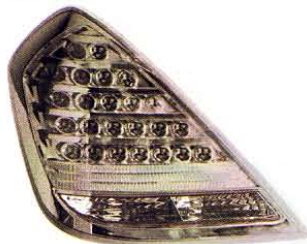

## TEANA

'04-'06

➤ **DS599-B5RE2-V3** (TAIWAN TYPE)  
(RED&CLEAR LENS)

➤ **DS599-B5SE2-V3** (TAIWAN TYPE)  
(ALL SMOKE LENS)

(ALL LED)  
REAR LAMP  
2set/5.48

(VERSION III)

➤ **DS599-B0RE2** (SOUTH EAST ASIA TYPE)

➤ **DS599-B5RE2** (TAIWAN TYPE)

(LED)  
REAR LAMP  
2set/5.48

(RED&CLEAR LENS)

➤ **DS599-B0SE2** (SOUTH EAST ASIA TYPE)

➤ **DS599-B5SE2** (TAIWAN TYPE)

(LED)  
REAR LAMP  
2set/5.48

(ALL SMOKE LENS)

➤ **DS599-B0WE2** (SOUTH EAST ASIA TYPE)

➤ **DS599-B5WE2** (TAIWAN TYPE)

(LED)  
REAR LAMP  
2set/5.48

(ALL CLEAR LENS)