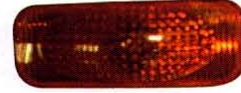

➤ OP037-U1RW2 (USA TYPE)

REAR LAMP
5set/4.6

3D

➤ OP037-UURW2 (EUROPE TYPE)

REAR LAMP
5set/4.6

3D

Original

➤ OP035-B2000

➤ OP051-BESE2 (EUROPE TYPE)
(ALL SMOKE LENS)

(LED)
SIGNAL LAMP
50set/1.15

➤ OP051-BEWE2 (EUROPE TYPE)
(ALL CLEAR LENS)

(LED)
SIGNAL LAMP
50set/1.15

➤ OP035-U00D2 (EUROPE TYPE)
(SMOKE)

SIDE LAMP
100set/1

➤ OP035-U00W2 (EUROPE TYPE)
(CLEAR)

SIDE LAMP
100set/1

VECTRA

'98

➤ OP034-U00D2 (EUROPE TYPE)
(SMOKE)

SIDE LAMP
100set/1

➤ OP034-U00W2 (EUROPE TYPE)
(CLEAR)

SIDE LAMP
100set/1

- (A)
- (B)
- (C)
- (D)
- (E)
- (F)
- (G)
- (H)
- (I)
- (J)
- (K)
- (L)
- (M)
- (N)
- (O)
- (P)
- (Q)
- (R)
- (S)
- (T)
- (U)
- (V)