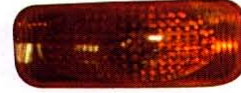

CORSA/CHEVY

02,'93-10,'00

OMEGA

03,'94-09,'99

➤ OP037-U1RW2 (USA TYPE)

REAR LAMP  
5set/4.6

3D

➤ OP037-UURW2 (EUROPE TYPE)

REAR LAMP  
5set/4.6

3D

Original

➤ OP035-B2000

➤ OP051-BESE2 (EUROPE TYPE)  
(ALL SMOKE LENS)

(LED)  
SIGNAL LAMP  
50set/1.15

➤ OP051-BEWE2 (EUROPE TYPE)  
(ALL CLEAR LENS)

(LED)  
SIGNAL LAMP  
50set/1.15

➤ OP035-U00D2 (EUROPE TYPE)  
(SMOKE)

SIDE LAMP  
100set/1

➤ OP035-U00W2 (EUROPE TYPE)  
(CLEAR)

SIDE LAMP  
100set/1

VECTRA

'98

➤ OP034-U00D2 (EUROPE TYPE)  
(SMOKE)

SIDE LAMP  
100set/1

➤ OP034-U00W2 (EUROPE TYPE)  
(CLEAR)

SIDE LAMP  
100set/1

- (A)
- (B)
- (C)
- (D)
- (E)
- (F)
- (G)
- (H)
- (I)
- (J)
- (K)
- (L)
- (M)
- (N)
- (O)
- (P)
- (Q)
- (R)
- (S)
- (T)
- (U)
- (V)