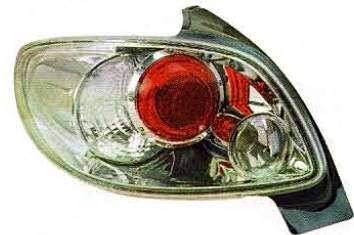

REAR LAMP
3set/6.1

PG071-BUBC2