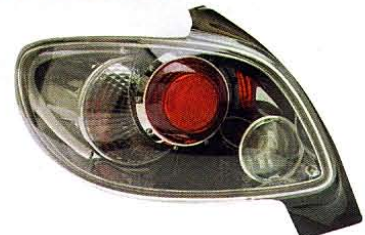

REAR LAMP
3set/6.1

A
B
C
D
E
F
G
H
I
J
K
L
M
N
O
P
Q
R
S
T
U
V

CARAX

www.carax.ru