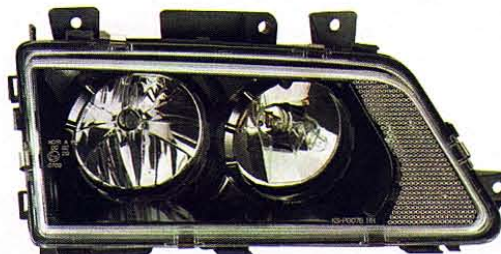

307

04,'01-06,'05

Original

➔ PG080-B001L/R

➔ **PG080-B2BCW** (COOL) (EUROPE TYPE)
(ION PROJECTOR)

➔ **PG080-B2WCW** (COOL) (EUROPE TYPE)
(CLEAR PROJECTOR)

(CCFL) HEAD LAMP 1set/6.2 (CHROME HOUSING) 4D

➔ **PG080-B3BCW** (COOL) (EUROPE TYPE)
(ION PROJECTOR)

➔ **PG080-B3WCW** (COOL) (EUROPE TYPE)
(CLEAR PROJECTOR)

(CCFL) HEAD LAMP 1set/6.2 (MIST BLACK HOUSING) 4D

Original

➔ PG072-A000L/R

➔ **PG087-BERE2-E**

(LED) REAR LAMP 3set/6 5D

405

09,'87-12,'96

Original

➔ PG042-A001L/R

➔ **PG076-B0012**
(CHROME HOUSING & TWIN ROUND TYPE)

HEAD LAMP 2set/7.7

➔ **PG076-B1012**
(MIST BLACK HOUSING & TWIN ROUND TYPE)

HEAD LAMP 2set/7.7

➔ **PG043-U0WA2**

➔ **PG043-U0WW2**
(CRYSTAL)