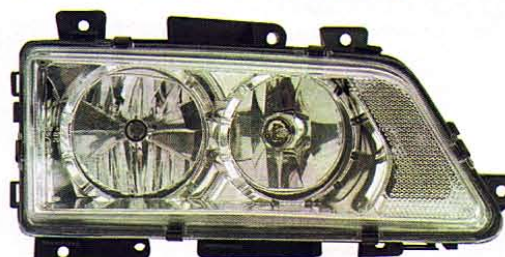

307

04,'01-06,'05

Original

➔ PG080-B001L/R

➔ **PG080-B2BCW** (COOL) (EUROPE TYPE)
(ION PROJECTOR)

➔ **PG080-B2WCW** (COOL) (EUROPE TYPE)
(CLEAR PROJECTOR)

(CCFL) HEAD LAMP 1set/6.2 (CHROME HOUSING) 4D

➔ **PG080-B3BCW** (COOL) (EUROPE TYPE)
(ION PROJECTOR)

➔ **PG080-B3WCW** (COOL) (EUROPE TYPE)
(CLEAR PROJECTOR)

(CCFL) HEAD LAMP 1set/6.2 (MIST BLACK HOUSING) 4D

Original

➔ PG072-A000L/R

➔ **PG087-BERE2-E**

(LED) REAR LAMP 3set/6 5D

405

09,'87-12,'96

Original

➔ PG042-A001L/R

➔ **PG076-B0012**
(CHROME HOUSING & TWIN ROUND TYPE)

HEAD LAMP 2set/7.7

➔ **PG076-B1012**
(MIST BLACK HOUSING & TWIN ROUND TYPE)

HEAD LAMP 2set/7.7

➔ **PG043-U0WA2**

➔ **PG043-U0WW2**
(CRYSTAL)