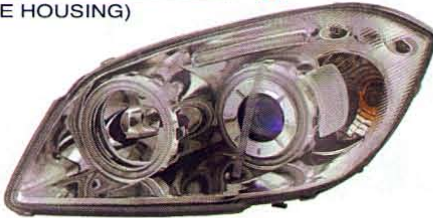

(CHROME HOUSING)

(CCFL)
HEAD LAMP
1set/4.2'

(ION PROJECTOR)
(AMBER REFLECTOR)

GM401-B1BCW-NE

(MIST BLACK HOUSING)

GM401-B0BCW-NE

(CHROME HOUSING)

(CCFL)
HEAD LAMP
1set/4.2'