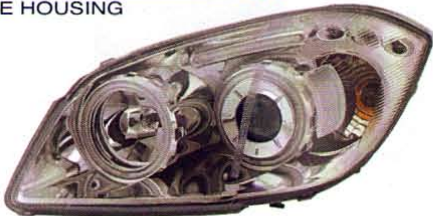

(CCFL)
HEAD LAMP
1set/4.2'

(CLEAR PROJECTOR)
(CLEAR REFLECTOR)

G6

'05-'09