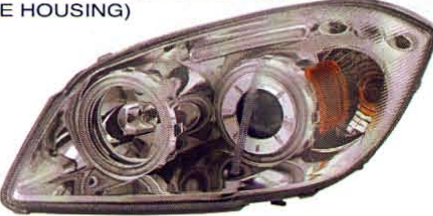

(CCFL)
HEAD LAMP
1set/4.2'

(CLEAR PROJECTOR)
(AMBER REFLECTOR)

GM401-B1WCW-NE

(MIST BLACK HOUSING)

GM401-B0WCW-NE

(CHROME HOUSING)