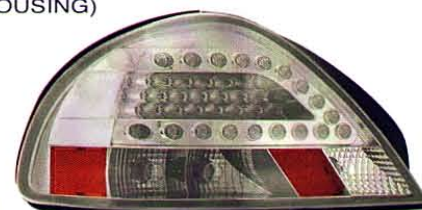

(LED)
REAR LAMP
2set/4.97

(ALL CLEAR LENS)

www.carax.ru

A
B
C
D
E
F
G
H
I
J
K
L
M
N
O
P
Q
R
S
T
U
V