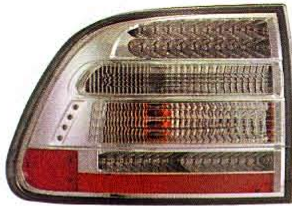

EAGLE EYES

PERFORMANCE TRENDS

CAYENNE

'03-'06

Original

→ PS002-B000L/R

▶ PS002-B0RE2
(RED&CLEAR LENS)

(LED)
REAR LAMP
2set/4.24

▶ PS002-B0DE2
(RED&SMOKE LENS)

(LED)
REAR LAMP
2set/4.24

▶ PS002-B0SE2
(ALL SMOKE LENS)

(LED)
REAR LAMP
2set/4.24

▶ PS002-B0WE2
(ALL CLEAR LENS)

(LED)
REAR LAMP
2set/4.24

PORSCHE

CAYENNE

'03-'06

▶ PS002-BURE2 (USA TYPE)
(RED&CLEAR LENS)

(LED)
REAR LAMP
2set/4.24

▶ PS002-BERE2 (EUROPE TYPE)
(RED&CLEAR LENS)

(LED)
REAR LAMP
2set/4.24

▶ PS002-BEDE2 (EUROPE TYPE)
(RED&SMOKE LENS)

(LED)
REAR LAMP
2set/4.24