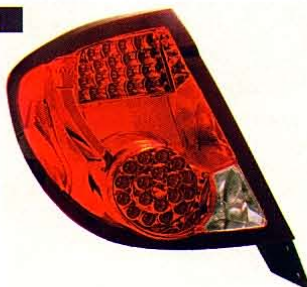

SATURN

ION

'03-'07

Original

→ GM488-B000L/R
L:22723022
R:22723023

GM497-BUDE2
(RED&SMOKE LENS)

GM497-BURE2
(RED&CLEAR LENS)

(LED)
REAR LAMP
2set/6.58

2D

Original

→ GM435-U000L/R
L:22723024
R:22723025

GM444-BUDE2
(RED&SMOKE LENS)

GM444-BURE2
(CLEAR&DARK RED LENS)

(LED)
REAR LAMP
2set/4.9

4D

www.carax.ru