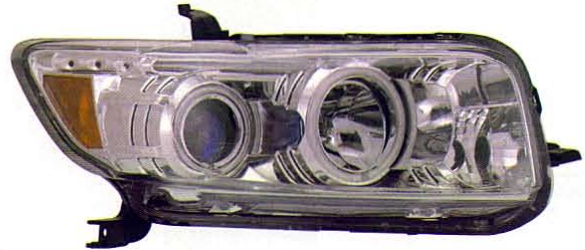

XA

'04-'06

Original

→ TY727-B000L/R
 L:81740-30120
 R:81730-30110

TY727-J0WW2

(CRYSTAL)

SIDE MARKER LAMP
 50set/1.2

xB

'08-'10

Original

→ TY1010-A001L/R

→ **TY1010-BIBCA-NE** 
 (MIST BLACK HOUSING)

→ **TY1010-B0BCA-NE** 
 (CHROME HOUSING)

(CCFL)
HEAD LAMP
 1set/2.85

(ION PROJECTOR)
 (AMBER REFLECTOR)

→ **TY1010-BIWCA-NE** 
 (MIST BLACK HOUSING)

→ **TY1010-B0WCA-NE** 
 (CHROME HOUSING)

(CCFL)
HEAD LAMP
 1set/2.85

(CLEAR PROJECTOR)
 (W/AMBER REFLECTOR)

Original

➔ **TY1062-U000L/R**
L:81561-12A60
R:81551-12A60

➔ **TY1011-BURE2**
(ALL RED LENS)

(LED)
REAR LAMP
3set/3.99

➔ **TY1011-BUSE2**
(ALL SMOKE LENS)

(LED)
REAR LAMP
3set/3.99

➔ **TY1011-BUWE2-BH**
(MIST BLACK HOUSING)

➔ **TY1011-BUWE2**
(CHROME HOUSING)

(LED)
REAR LAMP
3set/3.99

(ALL CLEAR LENS)

Original

➔ **TY835-B001L/R**
L:81170-52440
R:81130-52440