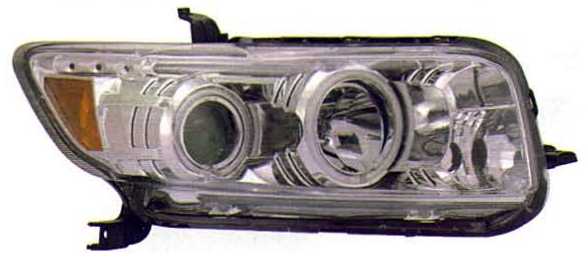

XA

'04-'06

Original

→ TY727-B000L/R
 L:81740-30120
 R:81730-30110

TY727-J0WW2

(CRYSTAL)

SIDE MARKER LAMP
 50set/1.2

xB

'08-'10

Original

→ TY1010-A001L/R

→ **TY1010-BIBCA-NE** 
 (MIST BLACK HOUSING)

→ **TY1010-B0BCA-NE** 
 (CHROME HOUSING)

(CCFL)
HEAD LAMP
 1set/2.85

(ION PROJECTOR)
 (AMBER REFLECTOR)

→ **TY1010-BIWCA-NE** 
 (MIST BLACK HOUSING)

→ **TY1010-B0WCA-NE** 
 (CHROME HOUSING)

(CCFL)
HEAD LAMP
 1set/2.85

(CLEAR PROJECTOR)
 (W/AMBER REFLECTOR)

Original

➔ **TY1062-U000L/R**
L:81561-12A60
R:81551-12A60

➔ **TY1011-BURE2**
(ALL RED LENS)

(LED)
REAR LAMP
3set/3.99

➔ **TY1011-BUSE2**
(ALL SMOKE LENS)

(LED)
REAR LAMP
3set/3.99

➔ **TY1011-BUWE2-BH**
(MIST BLACK HOUSING)

➔ **TY1011-BUWE2**
(CHROME HOUSING)

(LED)
REAR LAMP
3set/3.99

(ALL CLEAR LENS)

Original

➔ **TY835-B001L/R**
L:81170-52440
R:81130-52440