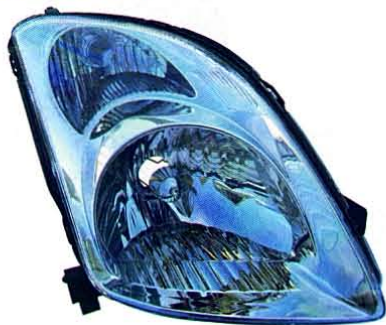

SUZUKI

SWIFT

05,'05

Original

➔ SZ092-A201L/R

➔ SZ094-B7WCW-BH (SOUTH EAST ASIA)

➔ SZ094-B5WCW-BH (TAIWAN TYPE)

➔ SZ094-B3WCW (EUROPE TYPE)

(CCFL)
HEAD LAMP
1set/4.75

(BLACK HOUSING)
(CLEAR PROJECTOR)

➔ SZ094-B7WCW (SOUTH EAST ASIA)

➔ SZ094-B5WCW (TAIWAN TYPE)

➔ SZ094-B2WCW (EUROPE TYPE)

➔ SZ094-B0WCW

(CCFL)
HEAD LAMP
1set/4.75

(CHROME HOUSING)
(CLEAR PROJECTOR)

SWIFT

05,'05

Original

➔ SZ093-B500L/R, B200L/R

➔ SZ093-BERE2
(RED&CLEAR LENS)

(LED)
REAR LAMP
2set/6.61

➔ SZ093-BEDE2
(RED&SMOKE LENS)

(LED)
REAR LAMP
2set/6.61