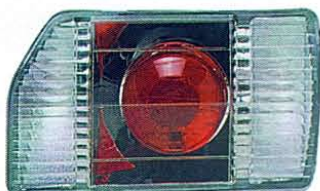

➔ SZ074-U000L/R

Original

➔ SZ069-B000L/R

➔ SZ074-B1002 (JDM TYPE)  
(CRYSTAL RED+CLEAR)

'98

REAR LAMP  
5set/4.45

➔ SZ066-J0RW2  
(CRYSTAL RED+CLEAR)

REAR LAMP  
5set/2.03

➔ SZ069-U1RW2 (JDM TYPE)

➔ SZ069-UURS2  
(SMOKE LENS)

➔ SZ069-UURW2  
(CLEAR LENS)

REAR LAMP  
5set/4.1

➔ SZ070-J0WW2

FRONT SIDE MARKER LAMP  
50set/1.5

A  
B  
C  
D  
E  
F  
G  
H  
I  
J  
K  
L  
M  
N  
O  
P  
Q  
R  
S  
T  
U  
V