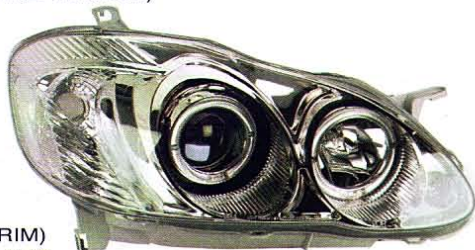

- (A)
- (B)
- (C)
- (D)
- (E)
- (F)
- (G)
- (H)
- (I)
- (J)
- (K)
- (L)
- (M)
- (N)
- (O)
- (P)
- (Q)
- (R)
- (S)
- (T)
- (U)
- (V)

TOYOTA

COROLLA ALTIS

'01-'07

Original

→ **TY710-A001L/R**
L:81170-8C003
R:81130-8C003

→ **TY710-B0BHW** (TAIWAN TYPE)
(CHROME HOUSING & ION PROJECTOR)
(CLEAR REFLECTOR)

(HALO RIM)
HEAD LAMP
1set/4.57

4D

→ **TY710-B0WHW** (TAIWAN TYPE)
(CHROME HOUSING & CLEAR PROJECTOR)
(CLEAR REFLECTOR)

(HALO RIM)
HEAD LAMP
1set/4.57