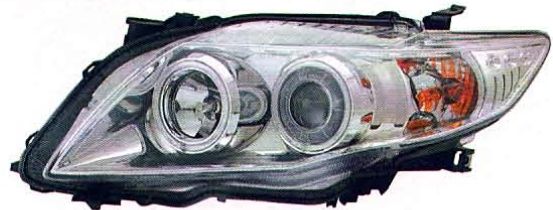

➤ TY1037-B9WC0

(CLEAR PROJECTOR)

(MIDDLE EAST TYPE)

(CCFL)
HEAD LAMP
1set/4.23

(CHROME HOUSING)

➤ TY1037-B9BC0-BH

(ION PROJECTOR)

(MIDDLE EAST TYPE)