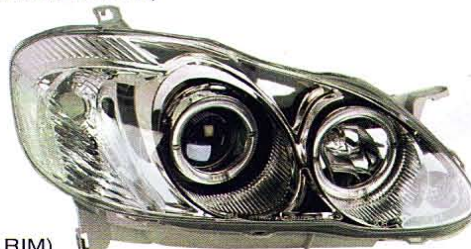

(HALO RIM)
HEAD LAMP
1set/4.57

4D

COROLLA ALTIS

'01-'07

→ **TY710-B7BHW** (SOUTH EAST ASIA)(RHD) '02-'06
(CHROME HOUSING&ION PROJECTOR)
(CLEAR REFLECTOR)

(HALO RIM)
HEAD LAMP
1set/4.57

→ **TY710-B7WHW** (SOUTH EAST ASIA)(RHD) '02-'06
(CHROME HOUSING&CLEAR PROJECTOR)
(CLEAR REFLECTOR)