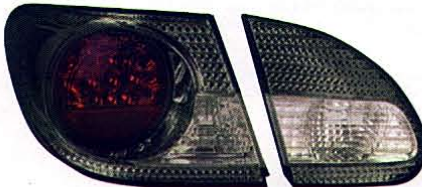

➤ TY872-B0RE4

(RED & CLEAR LENS)

'03-'07

(LED)
 REAR LAMP
 4set/7.12

(TY839)

(TY760)

1.6L/1.8L

➤ TY872-B0DE4

(RED & SMOKE LENS)

'03-'07

(LED)
 REAR LAMP
 4set/7.12

(TY839)

(TY760)

1.6L/1.8L

TOYOTA

COROLLA