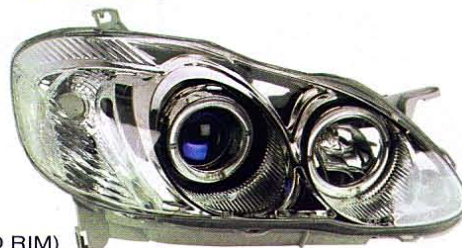

(HALO RIM)
HEAD LAMP
1set/4.57

→ **TY710-B7WHW** (SOUTH EAST ASIA)(RHD) '02-'06
(CHROME HOUSING&CLEAR PROJECTOR)
(CLEAR REFLECTOR)