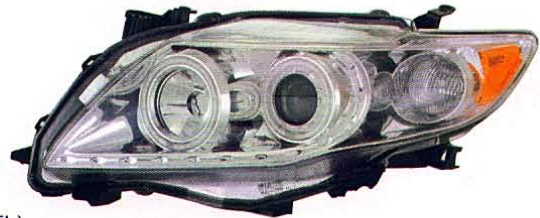

➤ TY1057-B0WCW

(CHROME HOUSING)

(USA TYPE)

(CCFL)
HEAD LAMP
1set/4.06

(CLEAR PROJECTOR)

➤ TY1037-B9BC0

(ION PROJECTOR)

(MIDDLE EAST TYPE)