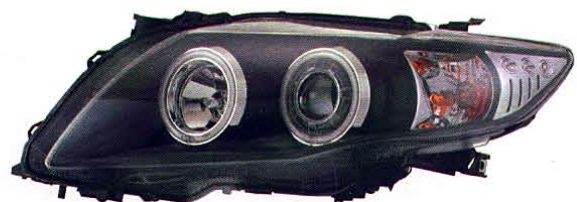

➤ TY1037-B9WC0-BH

(CLEAR PROJECTOR)

(MIDDLE EAST TYPE)

(CCFL)
HEAD LAMP
1set/4.23

(BLACK HOUSING)

A
B
C
D
E
F
G
H
I
J
K
L
M
N
O
P
Q
R
S
T
U
V

www.carax.ru