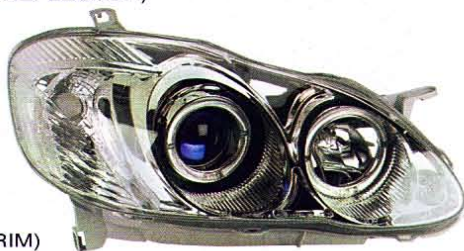

- (A)
- (B)
- (C)
- (D)
- (E)
- (F)
- (G)
- (H)
- (I)
- (J)
- (K)
- (L)
- (M)
- (N)
- (O)
- (P)
- (Q)
- (R)
- (S)
- (T)
- (U)
- (V)

TOYOTA

COROLLA ALTIS

'01-'07

Original

→ **TY710-A001L/R**
L:81170-8C003
R:81130-8C003

→ **TY710-B0BHW** (TAIWAN TYPE)
(CHROME HOUSING & ION PROJECTOR)
(CLEAR REFLECTOR)

(HALO RIM)
HEAD LAMP
1set/4.57

4D

→ **TY710-B0WHW** (TAIWAN TYPE)
(CHROME HOUSING & CLEAR PROJECTOR)
(CLEAR REFLECTOR)

(HALO RIM)
HEAD LAMP
1set/4.57