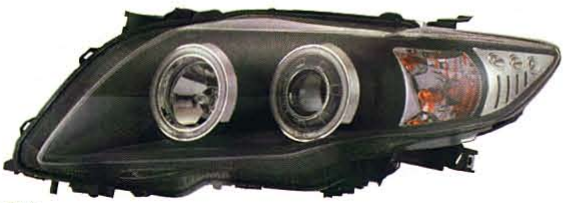

(CCFL)
HEAD LAMP
1set/4.23

→ **TY1040-B5DE4** (TAIWAN TYPE)
(RED&SMOKE LENS)