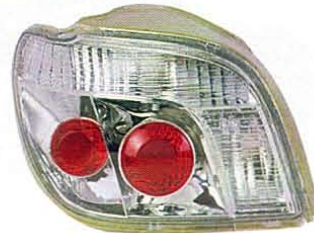

COROLLA

'93-'97

Original

→ TY418-B000L/R
L:81620-12600
R:81610-12600

→ TY744-J3WW2 (JDM TYPE)(EUROPE TYPE)

→ TY744-U0WW2 (USA TYPE)

CORNER LAMP 5set/2.3 4D/WAGON

→ TY744-J3WA2 (JDM TYPE)
(AMBER REFLECTOR)

CORNER LAMP 5set/2.3 4D/WAGON

→ TY418-U00W2 (USA TYPE)

CORNER LAMP 5set/2.28 4D/WAGON

→ TY373-J00W2 (JDM TYPE)

CORNER LAMP 5set/2.2 4D/WAGON

Original

→ TY420-B000L/R
L:81520-12700
R:81510-12720

→ TY420-U00W2 (USA TYPE)

SIGNAL LAMP 10set/2.87 4D/WAGON

ECHO

'00-'05

Original

→ TY727-B000L/R
L:81740-30120
R:81730-30110

→ TY727-J0WW2 (CRYSTAL)

SIDE MARKER LAMP 50set/1.2

ECHO

'98

Original

→ TY604-B100L/R

→ TY604-J0RW2 (JAPAN TYPE)
(CHROME HOUSING)

REAR LAMP 5set/5.7 HATCHBACK

A
B
C
D
E
F
G
H
I
J
K
L
M
N
O
P
Q
R
S
T
U
V