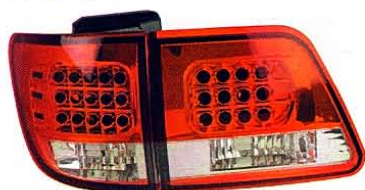

## FORTUNER

'06

Original

➔ TY859-U000L/R, TY860-U000L/R

➔ **TY880-B0RE4**  
(RED & CLEAR LENS)

(LED)  
REAR LAMP  
3set/4.5

➔ **TY880-B0DE4**  
(RED & SMOKE LENS)

(LED)  
REAR LAMP  
3set/4.5

➔ **TY880-B0SE4**  
(ALL SMOKE LENS)

(LED)  
REAR LAMP  
3set/4.5

➔ **TY880-B0WE4**  
(ALL CLEAR LENS)

(LED)  
REAR LAMP  
3set/4.5