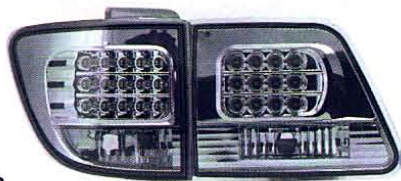

TOYOTA

FORTUNER

'06

Original

➔ TY859-U000L/R, TY860-U000L/R

➔ **TY880-B0RE4**
(RED & CLEAR LENS)

(LED)
REAR LAMP
3set/4.5

➔ **TY880-B0DE4**
(RED & SMOKE LENS)

(LED)
REAR LAMP
3set/4.5

➔ **TY880-B0SE4**
(ALL SMOKE LENS)

(LED)
REAR LAMP
3set/4.5

➔ **TY880-B0WE4**
(ALL CLEAR LENS)

(LED)
REAR LAMP
3set/4.5

HIACE

'05

Original

➔ TY811-A102L/R

➔ **TY811-B1022-3V**
(CHROME HOUSING)(BLACK RIM)

➔ **TY811-B5022-3V** (JDM TYPE)
(BLUE HOUSING)(BLACK RIM)

➔ **TY811-B6022-3V** (JDM TYPE)
(CHROME HOUSING)(BULB RIM)

➔ **TY811-B0022-3V** (JDM TYPE)
(CHROME HOUSING)