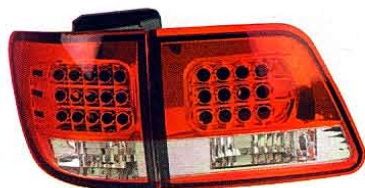

TOYOTA

FORTUNER

'06

Original

➔ TY859-U000L/R, TY860-U000L/R

➔ **TY880-B0RE4**
(RED & CLEAR LENS)

(LED)
REAR LAMP
3set/4.5

➔ **TY880-B0DE4**
(RED & SMOKE LENS)

(LED)
REAR LAMP
3set/4.5

➔ **TY880-B0SE4**
(ALL SMOKE LENS)

(LED)
REAR LAMP
3set/4.5

➔ **TY880-B0WE4**
(ALL CLEAR LENS)

(LED)
REAR LAMP
3set/4.5

HIACE

'05

Original

➔ TY811-A102L/R

➔ **TY811-B1022-3V**
(CHROME HOUSING)(BLACK RIM)

➔ **TY811-B5022-3V** (JDM TYPE)
(BLUE HOUSING)(BLACK RIM)

➔ **TY811-B6022-3V** (JDM TYPE)
(CHROME HOUSING)(BULB RIM)

➔ **TY811-B0022-3V** (JDM TYPE)
(CHROME HOUSING)