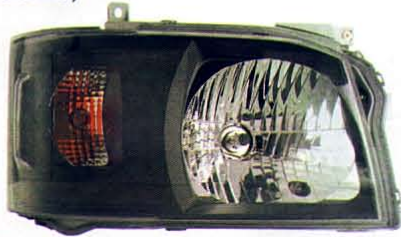

HIACE

'05

➤ **TY811-B5022** (JDM ONLY)
(BLUE CHROME HOUSING)

➤ **TY811-B1022** (JDM ONLY)
(BLACK HOUSING)

HEAD LAMP
2set/6 (W/BLACK RIM)

➤ **TY811-BBC22** (JDM ONLY)
(HYPER BLACK HOUSING)