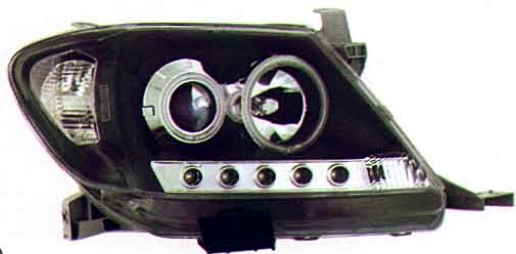

EAGLE EYES

PERFORMANCE TRENDS

TOYOTA

HILUX VIGO

'04-'06

HILUX VIGO

'04-'06

TY890-B7WCW-BH (THAILAND TYPE) (CLEAR PROJECTOR)

TY890-B7BCW-BH (THAILAND TYPE) (ION PROJECTOR)

(CCFL) HEAD LAMP 1set/5.08

(MIST BLACK HOUSING)(RHD)

TY837-B0WW2 (WHITE HOUSING)(CLEAR LENS)

(LED) REAR LAMP 6set/6

TY837-B0RR2 (RED HOUSING)(CLEAR LENS)

(LED) REAR LAMP 6set/6

TY837-B0GW2 (GOLDEN HOUSING)(CLEAR LENS)

(LED) REAR LAMP 6set/6

TY837-B0BC2 (HYPER BLACK HOUSING)(CLEAR LENS)

(LED) REAR LAMP 6set/6

Original

TY792-B000L/R

TY837-B0RE2 (RED & CLEAR LENS)

(LED) REAR LAMP 6set/6

TY837-B0DE2 (RED & SMOKE LENS)

(LED) REAR LAMP 6set/6

TY837-B0SE2 (ALL SMOKE LENS)

(LED) REAR LAMP 6set/6

A B C D E F G H I J K L M N O P Q R S T U V