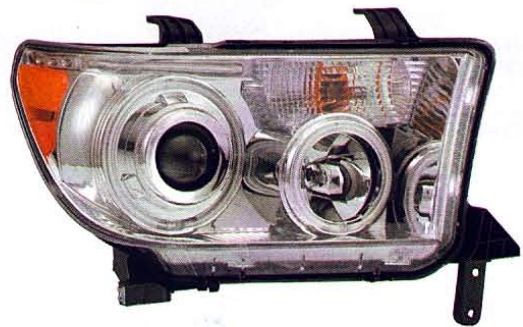

→ TY1048-BJWE2
(ALL CLEAR LENS)

(LED)
REAR LAMP
2set/3.69

REIZ (MARK X)

'04-'07

→ TY1018-B6DE2 (CHINA TYPE)
(RED&SMOKE LENS)

→ TY1018-BJSE2 (JDM TYPE)
(ALL SMOKE LENS)

→ TY1018-BJRE2 (JDM TYPE)
(RED&CLEAR LENS)

(LED)
REAR LAMP
3set/3.69

→ TY1018-B6WE2 (CHINA TYPE)
(CLEAR LENS)

→ TY1018-BJWE2 (JDM TYPE)
(CLEAR LENS)

(LED)
REAR LAMP
3set/3.69

SEQUOIA

'08-'10

Original

→ TY973-B001L/R
L:81150-0C051
R:81110-0C051

→ TY975-B0BCA-WE
(ION PROJECTOR)

→ TY975-B0WCA-WE
(CLEAR PROJECTOR)

(CCLF)(LED)
HEAD LAMP
1set/4.49

(CHROME HOUSING)
(AMBER REFLECTOR)

→ TY975-B1WCA-WE
(CLEAR PROJECTOR)

→ TY975-B1BCA-WE
(ION PROJECTOR)

(CCLF)(LED)
HEAD LAMP
1set/4.49