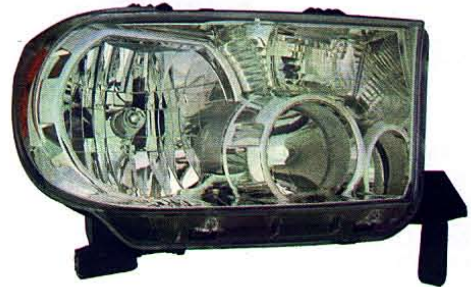

(LED)
REAR LAMP
3set/3.69

→ TY1018-B6WE2 (CHINA TYPE)
(CLEAR LENS)

→ TY1018-BJWE2 (JDM TYPE)
(CLEAR LENS)

(LED)
REAR LAMP
3set/3.69

SEQUOIA

'08-'10

Original

→ TY973-B001L/R
L:81150-0C051
R:81110-0C051

→ TY975-B0BCA-WE
(ION PROJECTOR)

→ TY975-B0WCA-WE
(CLEAR PROJECTOR)

(CCLF)(LED)
HEAD LAMP
1set/4.49

(CHROME HOUSING)
(AMBER REFLECTOR)

→ TY975-B1WCA-WE
(CLEAR PROJECTOR)

→ TY975-B1BCA-WE
(ION PROJECTOR)

(CCLF)(LED)
HEAD LAMP
1set/4.49