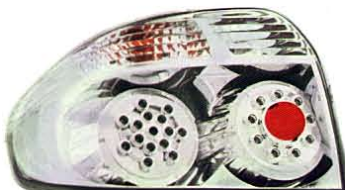

HEAD LAMP
1set/3.48 (CHROM HOUSING)

- ➔ **TY825-B70C2-BH** (THAILAND TYPE)(RHD)
(CCFL)
- ➔ **TY825-B102H** (THAILAND TYPE)(RHD)
(HALO RIM)
- ➔ **TY825-B50C2-BH** (TAIWAN TYPE)
(CCFL)
- ➔ **TY825-B10HW** (TAIWAN TYPE)
(HALO RIM)

HEAD LAMP
1set/3.48 (MIST BLACK HOUSING)

VIOS/SOLUNA

'03-'05

Original

➔ TY753-A500L/R

- ➔ **TY928-B0DE2**
- ➔ **TY928-B7DE2** (THAILAND TYPE)

(LED)
REAR LAMP
3set/6.09 (RED & SMOKE LENS)

- ➔ **TY928-B0RE2**
- ➔ **TY928-B7RE2** (THAILAND TYPE)

(LED)
REAR LAMP
3set/6.09 (CLEAR & RED LENS)

- ➔ **TY928-B0SE2**
- ➔ **TY928-B7SE2** (THAILAND TYPE)

(LED)
REAR LAMP
3set/6.09 (ALL SMOKE LENS)

- ➔ **TY928-B0WE2**
- ➔ **TY928-B7WE2** (THAILAND TYPE)

(LED)
REAR LAMP
3set/6.09 (ALL CLEAR LENS)