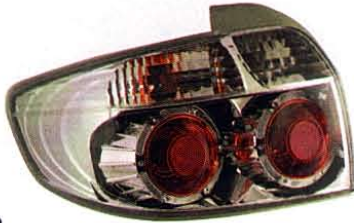

(LED)
REAR LAMP
3set/6.09 (CLEAR & RED LENS)

- ➔ **TY928-B0SE2**
- ➔ **TY928-B7SE2** (THAILAND TYPE)

(LED)
REAR LAMP
3set/6.09 (ALL SMOKE LENS)

- ➔ **TY928-B0WE2**
- ➔ **TY928-B7WE2** (THAILAND TYPE)

(LED)
REAR LAMP
3set/6.09 (ALL CLEAR LENS)

A
B
C
D
E
F
G
H
I
J
K
L
M
N
O
P
Q
R
S
T
U
V

TOYOTA

VIOS/SOLUNA

'02

➤ **TY753-B0RW2** (TAIWAN TYPE)

➤ **TY753-B0RW2-TH** (THAILAND TYPE)
(CLEAR & RED CRYSTAL LENS)

REAR LAMP
3set/6

➤ **TY753-BURW2** (TAIWAN TYPE)

➤ **TY753-BURW2-TH** (THAILAND TYPE)
(CLEAR TRANSPARENT LENS & W/RED CAP)

REAR LAMP
3set/6

➤ **TY753-BURD2** (TAIWAN TYPE)

➤ **TY753-BURD2-TH** (THAILAND TYPE)
(SMOKE TRANSPARENT LENS & W/RED CAP)

REAR LAMP
3set/6