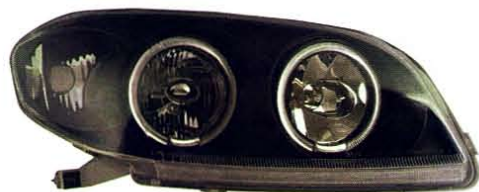

➔ **TY891-B5RD2** (TAIWAN TYPE)
(RED & SMOKE LENS)

REAR LAMP
3set/4.8

➔ **TY891-B50D2** (TAIWAN TYPE)
(ALL SMOKE LENS)

REAR LAMP
3set/4.8

➔ **TY891-B50W2** (TAIWAN TYPE)
(ALL CLEAR LENS)

REAR LAMP
3set/4.8

www.carax.ru

A
B
C
D
E
F
G
H
I
J
K
L
M
N
O
P
Q
R
S
T
U
V

VIOS/SOLUNA

'03-'05

Original

➔ TY752-B501L/R

- ➔ **TY825-B70C2** (THAILAND TYPE)(RHD)
(CCFL)
- ➔ **TY825-B002H** (THAILAND TYPE)(RHD)
(HALO RIM)
- ➔ **TY825-B50C2** (TAIWAN TYPE)
(CCFL)
- ➔ **TY825-B00HW** (TAIWAN TYPE)
(HALO RIM)

HEAD LAMP
1set/3.48 (CHROM HOUSING)

- ➔ **TY825-B70C2-BH** (THAILAND TYPE)(RHD)
(CCFL)
- ➔ **TY825-B102H** (THAILAND TYPE)(RHD)
(HALO RIM)
- ➔ **TY825-B50C2-BH** (TAIWAN TYPE)
(CCFL)
- ➔ **TY825-B10HW** (TAIWAN TYPE)
(HALO RIM)