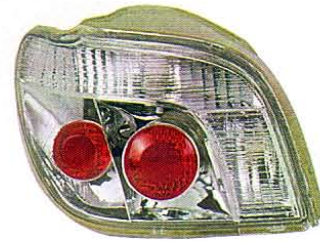

➔ TY923-B7RE2 (THAILAND TYPE)

➔ TY923-B5RE2 (TAIWAN TYPE)

➔ TY923-BURE2 (USA TYPE)

(LED)
REAR LAMP
3set/5.22

(RED&CLEAR LENS)

4D

➔ TY923-B7DE2 (THAILAND TYPE)

➔ TY923-B5DE2 (TAIWAN TYPE)

➔ TY923-BUDE2 (USA TYPE)

(LED)
REAR LAMP
3set/5.22

(RED&SMOKE LENS)

4D

➔ TY923-B7WE2 (THAILAND TYPE)
(ALL CLEAR LENS)

➔ TY923-B7SE2 (THAILAND TYPE)
(ALL SMOKE LENS)

(LED)
REAR LAMP
3set/5.22

4D

➔ TY604-J0RW2 (JDM TYPE)
(CHROME HOUSING)

REAR LAMP
5set/5.7

HATCH BACK