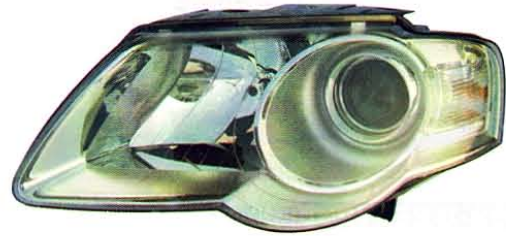

(CLEAR)

REAR LAMP
6set/7

VK146-B2WE2

(CLEAR)

(LED)
SIDE LAMP
50set/1.15

VK146-B2SE2

(SMOKE)

(LED)
SIDE LAMP
50set/1.15

VK130-B00W2

(W/AMBER BULB)

SIDE LAMP
100set/1.4

VW085-U10W2

(UNIT)

SIDE LAMP
100set/1.4

Original

➔ **VK125-B001L/R**
L:3C0-941-005AE
R:3C0-941-006-AE