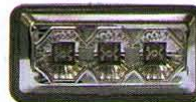

**VK130-B00W2**  
(W/AMBER BULB)

SIDE LAMP  
100set/1.4

**VW085-U10W2**  
(UNIT)

SIDE LAMP  
100set/1.4

**VK147-B0SE2**  
(ALL SMOKE LENS)

(LED)  
SIDE LAMP  
50set/1.15

**VK147-B0WE2**  
(ALL CLEAR LENS)

(LED)  
SIDE LAMP  
50set/1.15

**VW095-J0WW2**  
(ALL CLEAR LENS)

SIDE LAMP  
100set/1.4

A  
B  
C  
D  
E  
F  
G  
H  
I  
J  
K  
L  
M  
N  
O  
P  
Q  
R  
S  
T  
U  
V