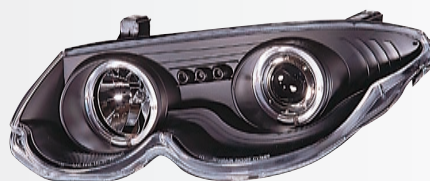

300M

SK3300-CY3M99-JM

99~04
(JDM BLACK/CLEAR)

PROJECTOR HEAD LIGHT
1SET/5.85'