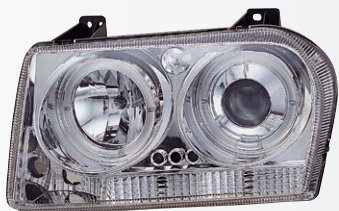

Replacement For

CHRYSLER/DODGE

A
B
C
D
F
G
H
I
K
L
M
N
O
P
R
S
T
V
W
X
Y

300

SK3300-CYS303

05~UP
(CHROMED/CLEAR)

PROJECTOR HEAD LIGHT
1SET/2.88'

300

SK1600-CYS303

05~UP
(CHROMED)

LED TAIL LIGHT
(ULTIMATE DESIGN)
2SETS/5.3'

SK3300-CYS303-JM

05~UP
(JDM BLACK/CLEAR)

PROJECTOR HEAD LIGHT
1SET/2.88'

SK1600-CYS303-R

05~UP
(RED/CLEAR LENS)

LED TAIL LIGHT
(ULTIMATE DESIGN)
2SETS/5.3'

SK1600-CYS303-JM

05~UP
(JDM BLACK)

LED TAIL LIGHT
(ULTIMATE DESIGN)
2SETS/5.3'

SK1600-CYS303-RS

05~UP
(RED/SMOKE LENS)

LED TAIL LIGHT
(ULTIMATE DESIGN)
2SETS/5.3'

SK1600-CYS303-S

05~UP
(SMOKE LENS)

LED TAIL LIGHT
(ULTIMATE DESIGN)
2SETS/5.3'