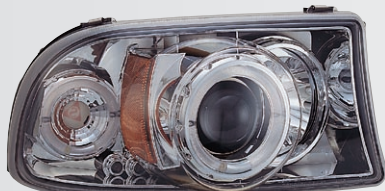

Replacement For

CHRYSLER/DODGE

DAKODA

SK3300-DKT97

97~04
(CHROMED/CLEAR)

(NOT FOR US MARKET) DURANGO 98~02
PROJECTOR HEAD LIGHT
HEAD+CORNER LIGHT (ONE PCS)
1SET/2.2'

DAKODA

SK3300-DKT05-Y

05~UP
(CHROMED/CLEAR)

(AMBER REFLECTOR)
PROJECTOR HEAD LIGHT
1SET/2.2'

SK3300-DKT97-JM

97~04
(JDM BLACK/CLEAR)

(NOT FOR US MARKET) DURANGO 98~02
PROJECTOR HEAD LIGHT
HEAD+CORNER LIGHT (ONE PCS)
1SET/2.2'

SK3300-DKT05-YJM

05~UP
(JDM BLACK/CLEAR)

(AMBER REFLECTOR)
PROJECTOR HEAD LIGHT
1SET/2.2'

SK3300-DKT97-Y

97~04
(CHROMED/CLEAR)

DURANGO 98~02
(AMBER REFLECTOR)
PROJECTOR HEAD LIGHT
HEAD+CORNER LIGHT (ONE PCS)
1SET/2.2'

SK3700-DKT97-JM

97~04
(JDM BLACK)

TAIL LIGHT
8SETS/3.3'

SK3300-DKT97-YJM

97~04
(JDM BLACK/CLEAR)

DURANGO 98~02
(AMBER REFLECTOR)
PROJECTOR HEAD LIGHT
HEAD+CORNER LIGHT (ONE PCS)
1SET/2.2'

SK3700-DKT97

97~04
(CHROMED)

TAIL LIGHT
8SETS/3.3'