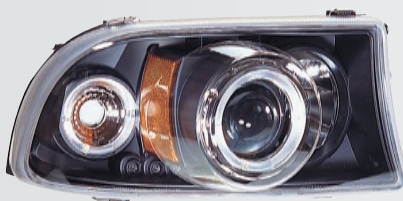

Replacement For

CHRYSLER/DODGE

DAKODA

SK3300-DKT97

97~04
(CHROMED/CLEAR)

(NOT FOR US MARKET) DURANGO 98~02
PROJECTOR HEAD LIGHT
HEAD+CORNER LIGHT (ONE PCS)
1SET/2.2'

DAKODA

SK3300-DKT05-Y

97~04
(JDM BLACK)

TAIL LIGHT
8SETS/3.3'

SK3300-DKT97-YJM

97~04
(JDM BLACK/CLEAR)

DURANGO 98~02
(AMBER REFLECTOR)
PROJECTOR HEAD LIGHT
HEAD+CORNER LIGHT (ONE PCS)
1SET/2.2'

SK3700-DKT97

97~04
(CHROMED)

TAIL LIGHT
8SETS/3.3'