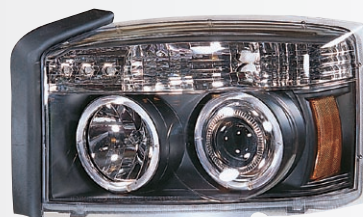

Replacement For

CHRYSLER/DODGE

DAKODA

SK3300-DKT97

97~04
(CHROMED/CLEAR)

(NOT FOR US MARKET) DURANGO 98~02
PROJECTOR HEAD LIGHT
HEAD+CORNER LIGHT (ONE PCS)
1SET/2.2'

DAKODA

SK3300-DKT05-Y

05~UP
(CHROMED/CLEAR)

(AMBER REFLECTOR)
PROJECTOR HEAD LIGHT
1SET/2.2'

SK3300-DKT97-JM

97~04
(JDM BLACK/CLEAR)

(NOT FOR US MARKET) DURANGO 98~02
PROJECTOR HEAD LIGHT
HEAD+CORNER LIGHT (ONE PCS)
1SET/2.2'

SK3300-DKT05-YJM

05~UP
(JDM BLACK/CLEAR)

(AMBER REFLECTOR)
PROJECTOR HEAD LIGHT
1SET/2.2'

SK3300-DKT97-Y

97~04
(CHROMED/CLEAR)

DURANGO 98~02
(AMBER REFLECTOR)
PROJECTOR HEAD LIGHT
HEAD+CORNER LIGHT (ONE PCS)
1SET/2.2'

SK3700-DKT97-JM