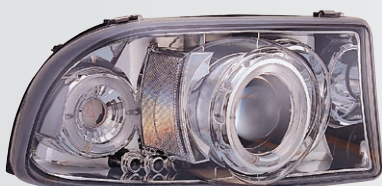

Replacement For

CHRYSLER/DODGE

DAKODA

SK3300-DKT97

97~04
(CHROMED/CLEAR)

(NOT FOR US MARKET) DURANGO 98~02
PROJECTOR HEAD LIGHT
HEAD+CORNER LIGHT (ONE PCS)
1SET/2.2'

DAKODA

SK3300-DKT05-Y

05~UP
(CHROMED/CLEAR)

(AMBER REFLECTOR)
PROJECTOR HEAD LIGHT
1SET/2.2'

SK3300-DKT97-JM

97~04
(JDM BLACK/CLEAR)

(NOT FOR US MARKET) DURANGO 98~02
PROJECTOR HEAD LIGHT
HEAD+CORNER LIGHT (ONE PCS)
1SET/2.2'

SK3300-DKT05-YJM

05~UP
(JDM BLACK/CLEAR)

(AMBER REFLECTOR)
PROJECTOR HEAD LIGHT
1SET/2.2'

SK3300-DKT97-Y

97~04
(CHROMED/CLEAR)

DURANGO 98~02
(AMBER REFLECTOR)
PROJECTOR HEAD LIGHT
HEAD+CORNER LIGHT (ONE PCS)
1SET/2.2'

SK3700-DKT97-JM