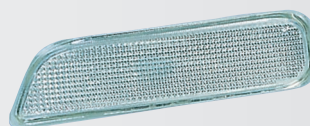

## NEON

SK3300-CNE95

95~99  
(CHROMED/CLEAR)

PROJECTOR HEAD LIGHT  
HEAD+CORNER LIGHT (ONE PCS)

SK3700-NEON95

95~99  
(CHROMED)

TAIL LIGHT  
4SETS/5.2"

SK3300-CNE95-JM

95~99  
(JDM BLACK/CLEAR)

PROJECTOR HEAD LIGHT  
HEAD+CORNER LIGHT (ONE PCS)

SK3700-NEON95-JM

95~99  
(JDM BLACK)

TAIL LIGHT  
4SETS/5.2"

SK3050-CNE95

95~99  
(CHROMED)

CRYSTAL HEAD LIGHT  
HEAD+CORNER LIGHT (ONE PCS)

SK3335-NEON95-C

95~99  
(CLEAR)

FRONT SIDE BUMPER LIGHT  
50/2.67'

Replacement For