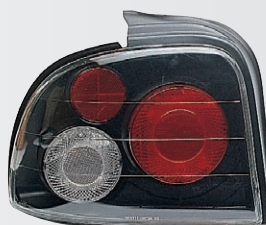

## NEON

SK3300-CNE95

95~99  
(CHROMED/CLEAR)

PROJECTOR HEAD LIGHT  
HEAD+CORNER LIGHT (ONE PCS)

SK3700-NEON95

95~99  
(CHROMED)

TAIL LIGHT  
4SETS/5.2"

SK3300-CNE95-JM

95~99  
(JDM BLACK/CLEAR)

PROJECTOR HEAD LIGHT  
HEAD+CORNER LIGHT (ONE PCS)

SK3700-NEON95-JM

95~99  
(JDM BLACK)

TAIL LIGHT  
4SETS/5.2"

SK3050-CNE95

95~99  
(CHROMED)

CRYSTAL HEAD LIGHT  
HEAD+CORNER LIGHT (ONE PCS)

SK3335-NEON95-C

95~99  
(CLEAR)

FRONT SIDE BUMPER LIGHT  
50/2.67'

Replacement For