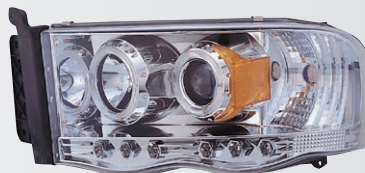

RAM PICK UP

SK3300-RAM02-Y

02~05
(CHROMED/CLEAR)

(AMBER REFLECTOR)
PROJECTOR HEAD LIGHT
1SET/2.69'