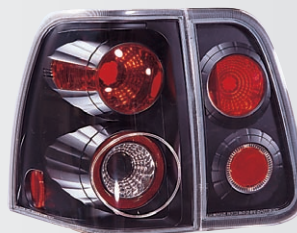

A
B
C
D
E
F
G
H
I
K
L
M
N
O
P
R
S
T
V
W
X
Y