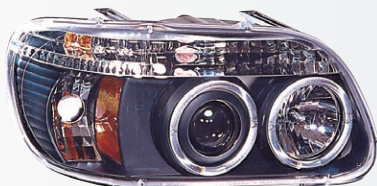

## EXPLORER

SK3300-EPL95-Y

95~01  
(CHROMED/CLEAR)

(AMBER REFLECTOR)  
PROJECTOR HEAD LIGHT  
HEAD+CORNER LIGHT (ONE PCS)  
1SET/2.69'

## EXPLORER

SK3700-EPL95

95~97  
(CHROMED)

TAIL LIGHT  
6SETS/4'

SK3300-EPL95-YJM

95~01  
(JDM BLACK/CLEAR)

(AMBER REFLECTOR)  
PROJECTOR HEAD LIGHT  
HEAD+CORNER LIGHT (ONE PCS)  
1SET/2.69'

SK3700-EPL95-JM

95~97  
(JDM BLACK)

TAIL LIGHT  
6SETS/4'

SK3700-EPL98

98~01  
(CHROMED)

TAIL LIGHT  
6SETS/4'

SK3700-EPL98-JM

98~01  
(JDM BLACK)

TAIL LIGHT  
6SETS/4'