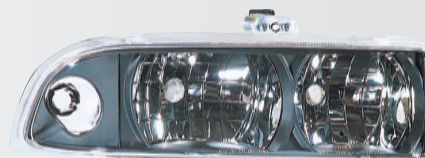

Replacement For

GMC/CHEVY

S10 PICK UP

SK3700-S1083

83~93
(CHROMED)

BLAZER 83~94
TAIL LIGHT
8SETS/3.9'

SK3700-S1083-JM

83~93
(JDM BLACK)

BLAZER 83~94
TAIL LIGHT
8SETS/3.9'

S10 PICK UP

SK3050-S1098

98~04
(CHROMED)

CRYSTAL HEAD LIGHT
2SETS/4.1'

SK3050-S1098-JM

98~04
(JDM BLACK)

CRYSTAL HEAD LIGHT
2SETS/4.1'

SK3300-S1098

98~04
(CHROMED)

PROJECTOR HEAD LIGHT
2SETS/4.1'

SK3300-S1098-JM

98~04
(JDM BLACK)

PROJECTOR HEAD LIGHT
2SETS/4.1'

A
B
C
D
E
F
G
H
I
K
L
M
N
O
P
R
S
T
V
W
X
Y

ТЮНИНГ, ОТ ПРОСТОГО К СЛОЖНОМУ