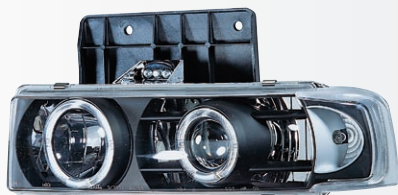

Replacement For

GMC/CHEVY

A
B
C
D
E
F
G
H
I
K
L
M
N
O
P
R
S
T
V
W
X
Y

ASTRO VAN

SK3300-ASR95

95~04
(CHROMED)

GMC SAFARI VAN 85~05
PROJECTOR HEAD LIGHT
HEAD+CORNER LIGHT (ONE PCS)
2SETS/4.1'

SK3300-ASR95-JM

95~04
(JDM BLACK)

GMC SAFARI VAN 85~05
PROJECTOR HEAD LIGHT
HEAD+CORNER LIGHT (ONE PCS)
2SETS/4.1'

SK3700-ASR85

85~04
(CHROMED)

GMC SAFARI VAN 85~04
TAIL LIGHT
8SETS/2.4'

SK3700-ASR85-JM

85~04
(JDM BLACK)

GMC SAFARI VAN 85~04
TAIL LIGHT
8SETS/2.4'

ASTRO VAN

SK1600-ASR85

85~04
(CHROMED)

GMC SAFARI VAN 85~04
LED TAIL LIGHT
(ULTIMATE DESIGN)
4SETS/3.5'

SK1600-ASR85-R

85~04
(RED/CLEAR LENS)

GMC SAFARI VAN 85~04
LED TAIL LIGHT
(ULTIMATE DESIGN)
4SETS/3.5'